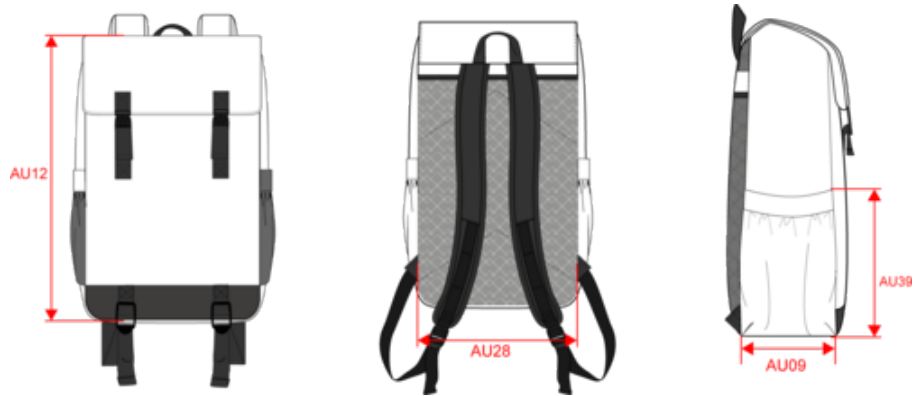

KI0190

Backpack leisure

100% polyester. Top closure with flap and 2 adjustable buckles. Inside drawstring fastening. Inside zipped pocket for phone or keys. Side pockets for belongings. Compression straps at the bottom for the easy transport of jackets or down jackets. Ergonomic and adjustable back. Padded, breathable back.

Backpack leisure

Dimensions (cm)

Measurements in cm	One Size
AU09 - Depth of bottom part	18.00
AU12 - Total height	49.00
AU28 - Bottom width	30.00
AU39 - Side pocket height	25.00

KI0190

Backpack leisure

Colours information